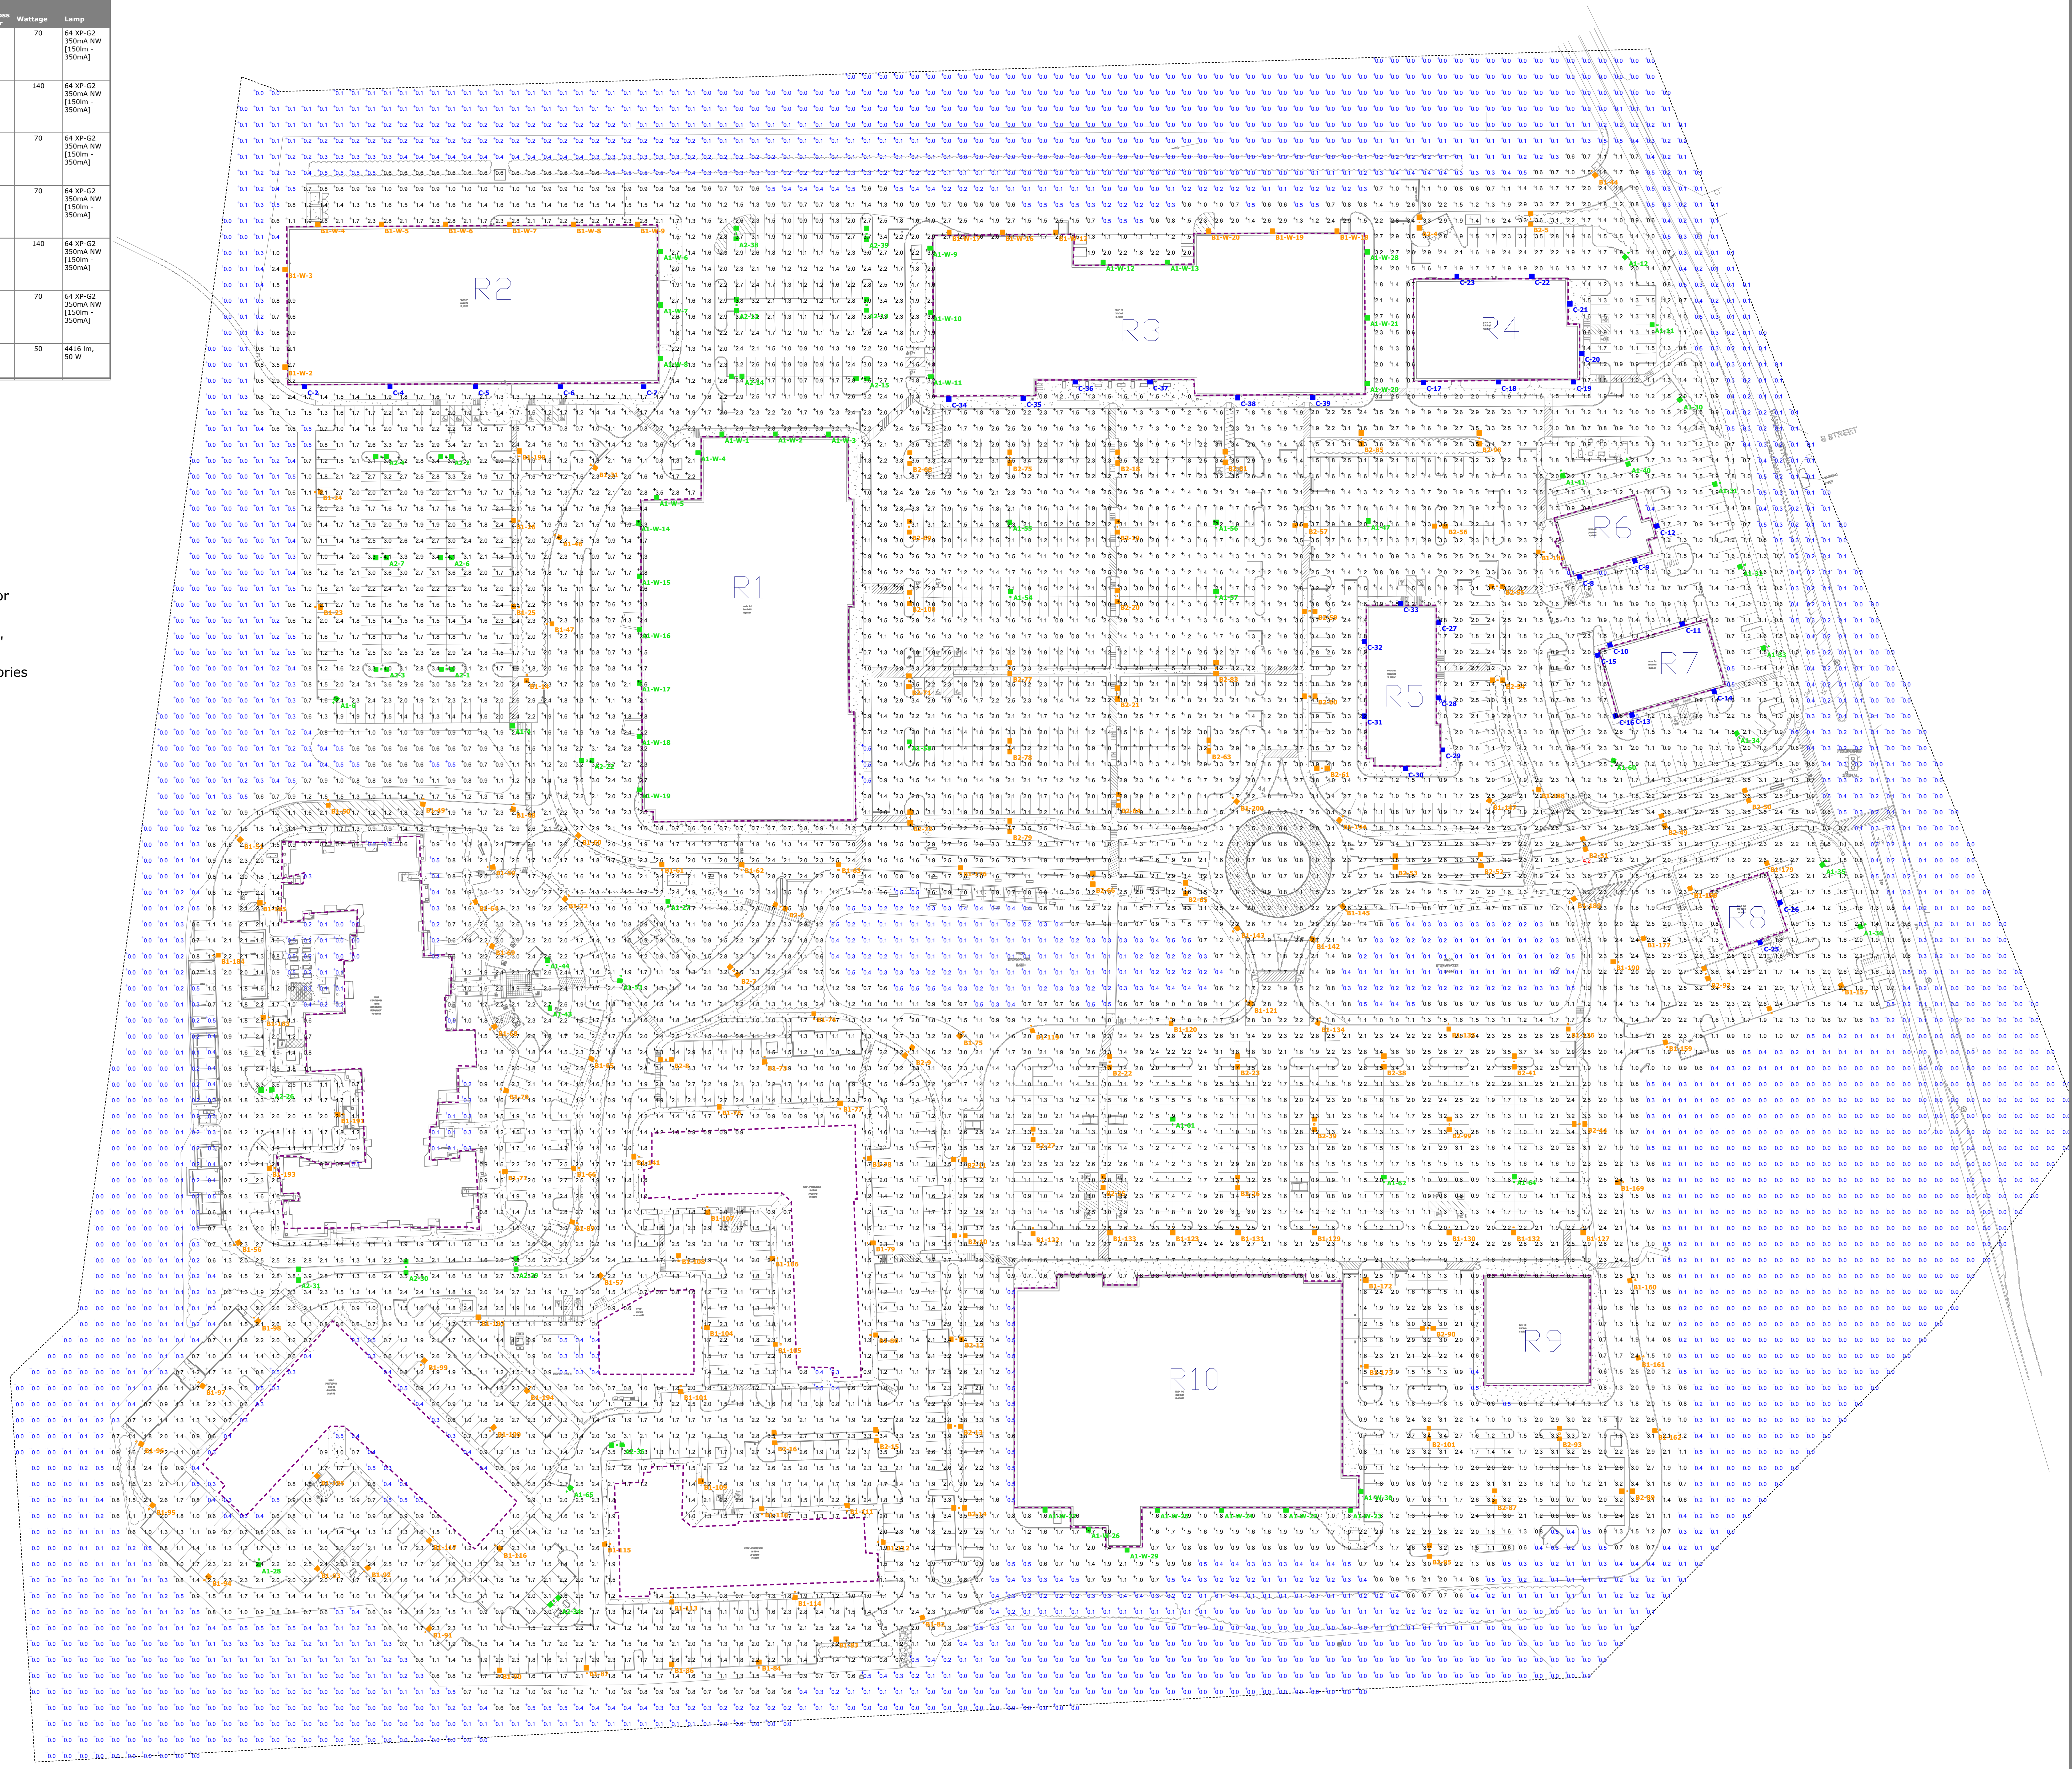

Statistics						
Description	Symbol	Avg	Max	Avg/Min	Min	Max/Min
Site	+	1.2 fc	4.2 fc	N/A	0.0 fc	N/A

- GENERAL NOTES**
- All pole mounted fixtures shall be 30' AFF.
  - Building mounted fixtures shall be 20' AFF.
  - Accent lighting is not shown on plan. Refer to cut sheets for further information. (Trellis, Bridge, Roundabout, Monument signs).
  - Calculation Grid is shown on grade, points are on a 15'x15' Grid.
  - Poles on main entry driveway (5) shall have banner accessories provided with them.

Plan View  
Scale: 1" = 60'

129 Parker Street - Maynard, MA  
Preliminary Site Lighting Layout