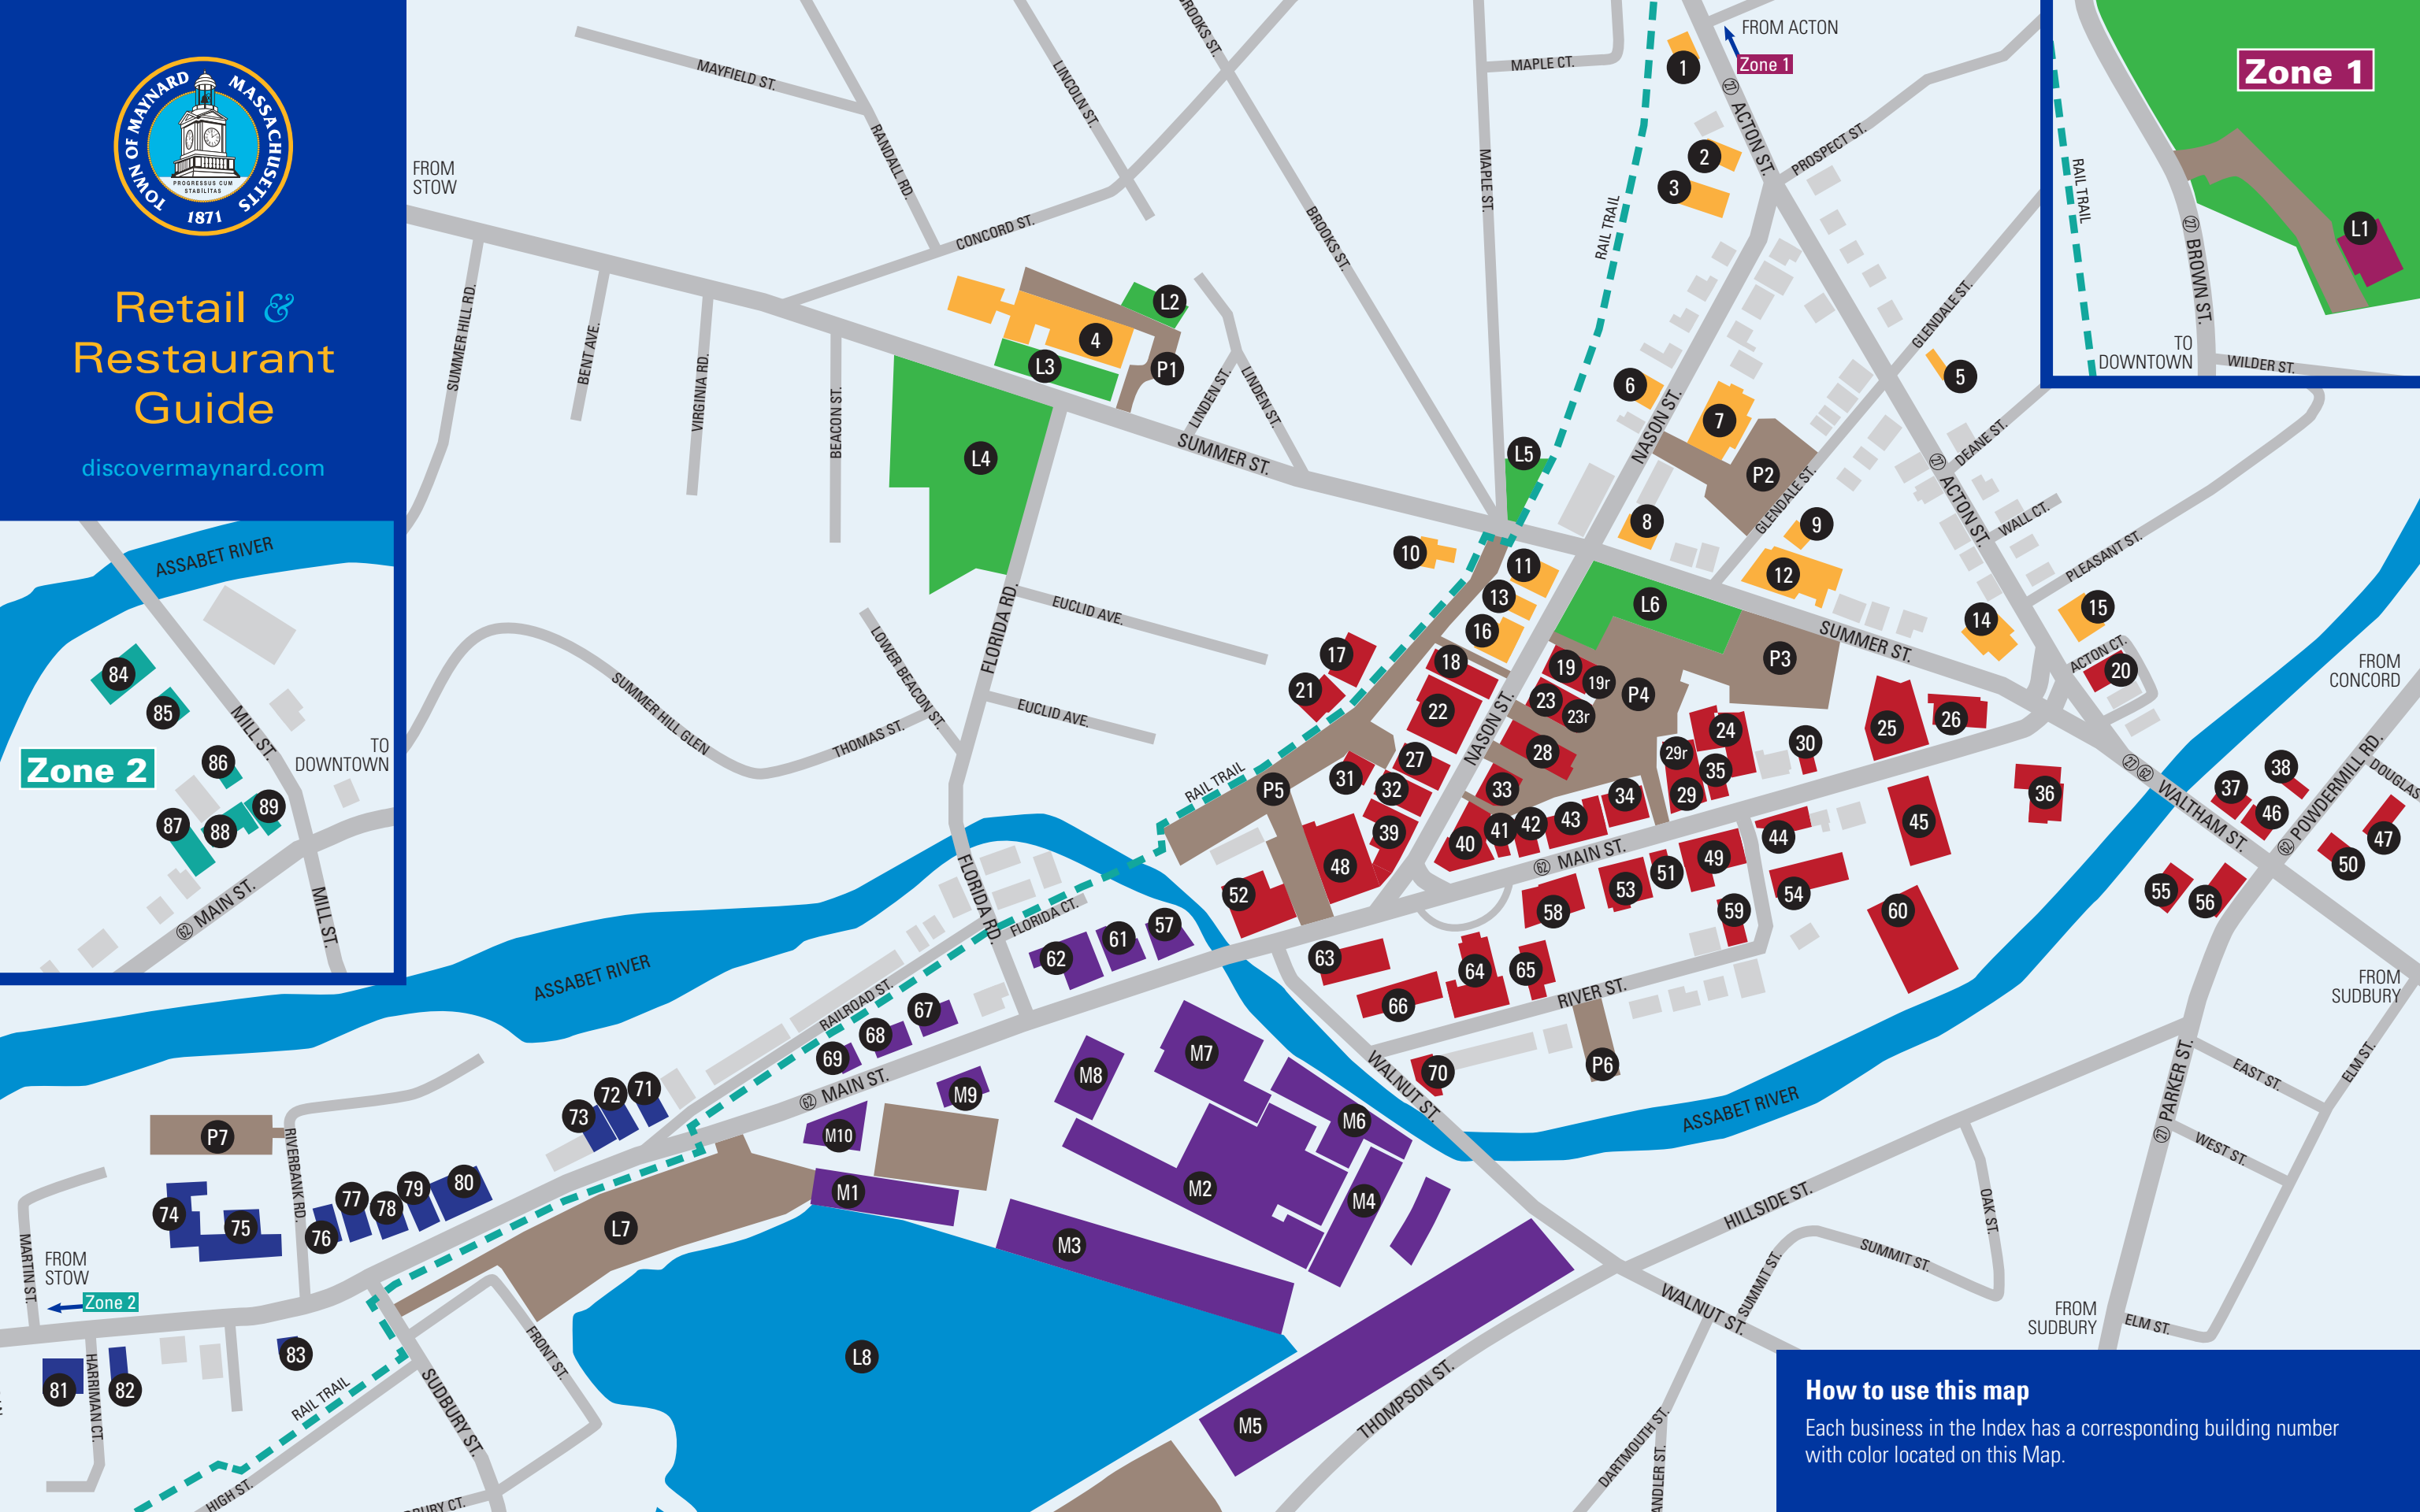

Retail & Restaurant Index

How to use this index and map

Building Number (r = rear of building)

Each business in this Index has a corresponding building number with color located on the Map.

Apparel

- 22 Maynard Outdoor Store
- 39 Raspberry Beret

Restaurants, Breweries & Cocktail Lounges

- 58 Amory's Tomb Brewing Co.
- 29 Azúcar (Spanish Tapas)
- 23r Babico's Grill & Café
- 61 Blue Coyote
- 63 Boston Bean House
- 71 Café of India
- 16 China Ruby (Chinese)
- 55 Dunkin' Donuts
- 29r El Huipil (Mexican)
- 57 Family Delicatessen
- 80 Gigi's Restaurant (Vietnamese)
- 40 Little Pusan (Korean)
- 68 Maynard Pizza House
- 36 McDonald's
- 58 Pizza Express
- 44 Pleasant Café
- 43 Roasted Peppers
- 64 Sanctuary
- 40 Serendipity Café (& Hobson Homemade Bakers)
- 63 Siam Village (Thai)
- 29 Smack Noodle
- 31 Subway
- 49 Thai Chili (Thai)
- 12 Theatre Creamery

Vehicle & Automotive

- 5 Avis Rent-A-Car
- 50 BP (Gasoline)
- 2 Enterprise Auto Rental
- 1 Gulf (Gasoline)
- 47 Jiffy Lube
- 83 Jimmy's Garage (Gasoline)
- 89 NAPA Auto Parts

Retail & Restaurant Guide

Sponsored by **Maynard Economic Development Committee & Maynard Cultural Council**

discovermaynard.com

How to use this map
Each business in the Index has a corresponding building number with color located on this Map.